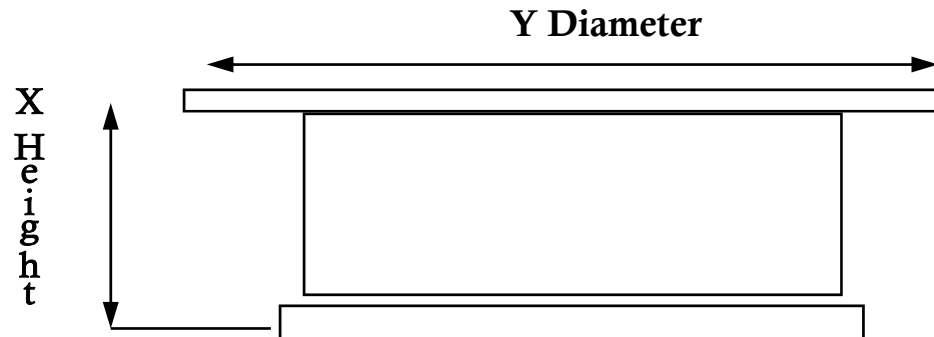

WELDWIRE FLOOR TURNTABLES

	SIZE 2	SIZE 6	SIZE 12	SIZE 20	SIZE 40	SIZE 80	SIZE 120
Model	WWFT-2	WWFT-6	WWFT-12	WWFT-20	WWFT-40	WWFT-80	WWFT-120
Load Capacity	2,500 lbs.	6,000 lbs.	12,000 lbs.	20,000 lbs.	40,000 lbs.	80,000 lbs.	120,000 lbs.
Center of Gravity	12"	12"	12"	12"	12"	12"	12"
Rotational Torque	15,300	30,521	32,400	43,200	64,800	97,500	145,800
Variable Speed (HP)	½	¾	¾	1	1 ½	2	3
Variable Speed (RPM)	.04-1.7	.04-1.3	.04-1.1	.04-1.1	.04-1.1	.04-1.1	.04-1.1
Constant Speed (HP)	½	¾	¾	1	1 ½	2	3
Constant Speed (RPM)	1.7	1.3	1.1	1.1	1.1	1	1
Electrical Power	220 or 440 standard*						
Control	Variable speed programmable AC						
Hand Pendant	n/a	Speed control, rapid, For/Rev, Start, Stop w/25' cable					
Dimensions (X) Height	23"	24"	24.25"	24.25"	25"	25"	33"
Dim. (Y) Table Diameter	48"	60"	60"	60"	72"	72"	72"
Options:							
Foot Controls	Standard	Var. speed or On/Off	Var. speed or On/Off	Var. speed or On/Off	Var. speed or On/Off	Var. speed or On/Off	Var. speed or On/Off

*please specify voltage when ordering

Please note that all specifications and prices are subject to change without notice. Prices are F.O.B. The Woodlands, Texas. Revised 10/20/09

6353 Big Oaks Drive, The Woodlands, TX 77385 • P.O. Box 130243, The Woodlands, TX 77393
Phone (713) 691-6381 • Fax (713) 691-4210 • (800) 877-6381