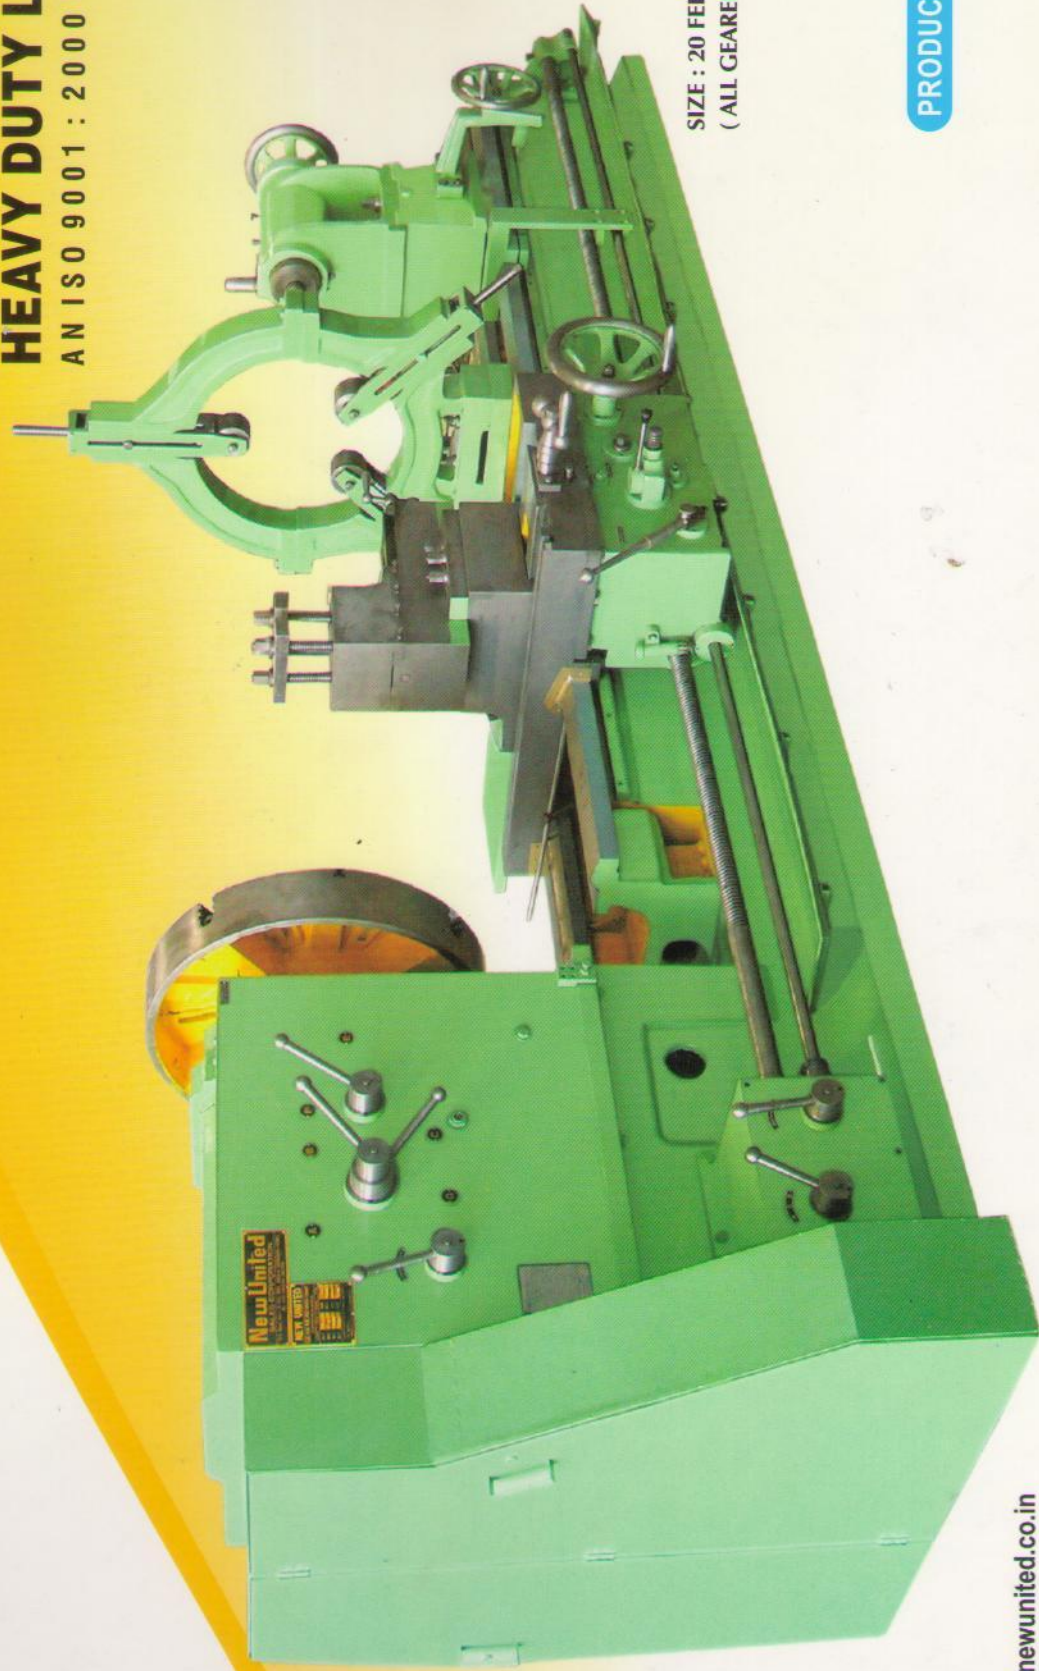

**Lathes...**

**All Kinds...**

**Any Size...**

**New United**

**HEAVY DUTY LATHES**  
AN ISO 9001 : 2000 COMPANY

SIZE : 20 FEET  
( ALL GEARED HEAD MODEL )

PRODUCTS CATALOGUE

visit us at : [www.newunited.co.in](http://www.newunited.co.in)

**New United Offers :** The Most Comprehensive Range Of Lathe Machines, Planers, Plano Millers with Excellent Quality Equipped with Italian Make Flame Hardening Plant  
Waldrich Coberg German Make Hydraulically Operated Grinding Unit Upto 12 Meter Length Of Beds.