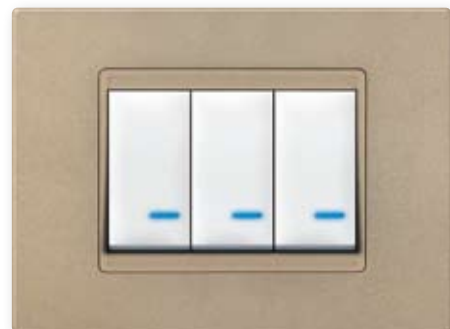

experience  
**COLOR**  
soft touch

Kada se svetlo ugasi soft touch sky blue  
uvodi vas u novi svet dekorativnih maski

When the light is off, sky blue soft touch  
brings you into the new world  
of decorative frames